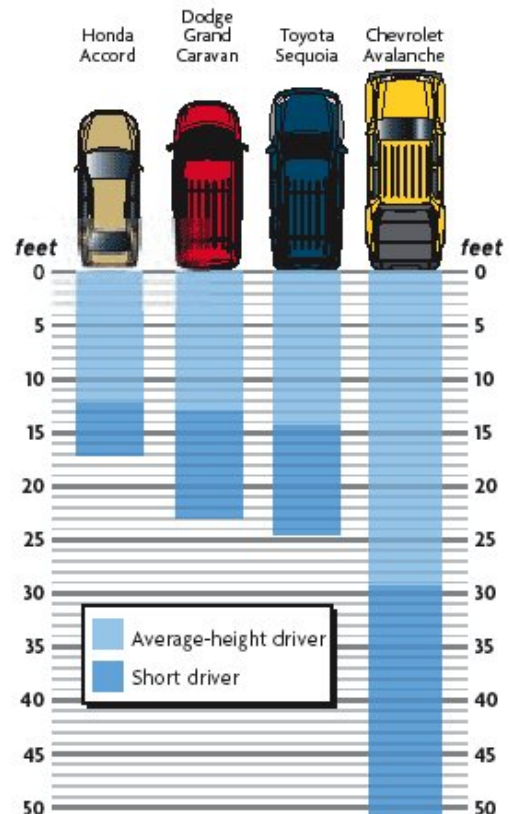

Back Up Cam

Keeping People Safe with Back Up Camera Systems and Parking Sensor's

Visit our website for a large selection of Commercial and Non-commercial safety products
www.backupcam.ca

Every year, thousands of children are hurt or killed because a driver backing up didn't see them. The safety advocacy group [Kids and cars](#) calculates that two children are killed and 48 are seriously injured this way every week in the United States. For the most part, back-over incidents take place in residential driveways or parking lots and about three-quarters of the time it is a parent or close relative who's behind the wheel.

The main reason that back-over accidents are so frequent is that every vehicle has a rear blind zone—the area you can't see from the driver's seat. And that zone to the rear is bigger than you might think, ranging from about 25 feet for a minivan to 50 feet for some pickup trucks--plenty of space for an unwary child to be in harm's way. Commercial vehicles also have major vision issues.

The driver in the vehicle below can't see the ground behind them, for the distance shown.

C1000M

SQ1000M

AE1000M

C1008M

AE2000M

R400

R600